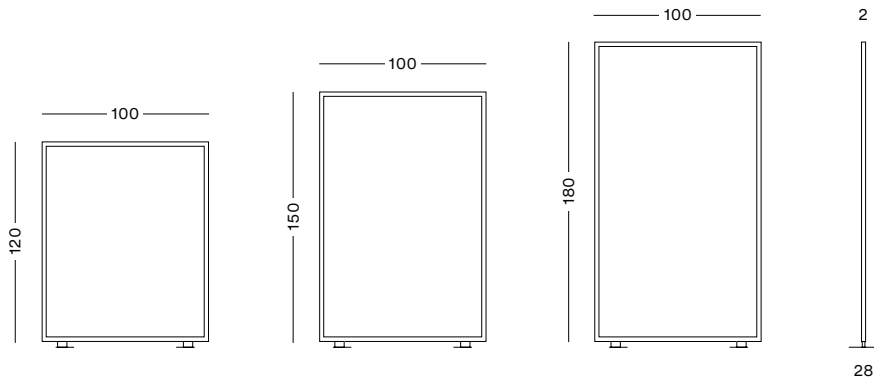

# Limit Acrylic Screen

Limit partition wall made from polycarbonate with various finishes and transparency. Anodized aluminum profile frame available in matt silver, or anthracite and white lacquered and matching metal trapezoidal feet. Ideal for separating work environments, coworking and offices, as well as defining collaborative or training spaces to offer safety to attendees.

Mampara separadora Limit fabricada en policarbonato de diversos acabados y transparencia. Marco de perfil de aluminio anodizado disponible en plata mate, o lacado antracita y blanco, y pies trapezoidales metálicos a juego. Ideal para separar ambientes de trabajo, en coworkings y oficinas, así como delimitar espacios colaborativos o de formación para ofrecer seguridad a los asistentes.

## Sizes

**SUPPORT**

WHITE FRAME

→ ← → ← SUPPORT

1	2	3	↕ ↔	↕	⚖	2 cm 0.7 in	28 cm 11 in
300/1/BL/PX	300/1/BL/TR	300/1/BL/SAN	120x100 cm 47.2x39.3 in	122 cm 48 in	7 kg 15.4 £		
300/2/BL/PX	300/2/BL/TR	300/2/BL/SAN	150x100 cm 59.05x39.3 in	152 cm 59.8 in	8 kg 17.6 £		
300/3/BL/PX	300/3/BL/TR	300/3/BL/SAN	180x100 cm 70.8x39.3 in	182 cm 71.6 in	9 kg 19.8 £		