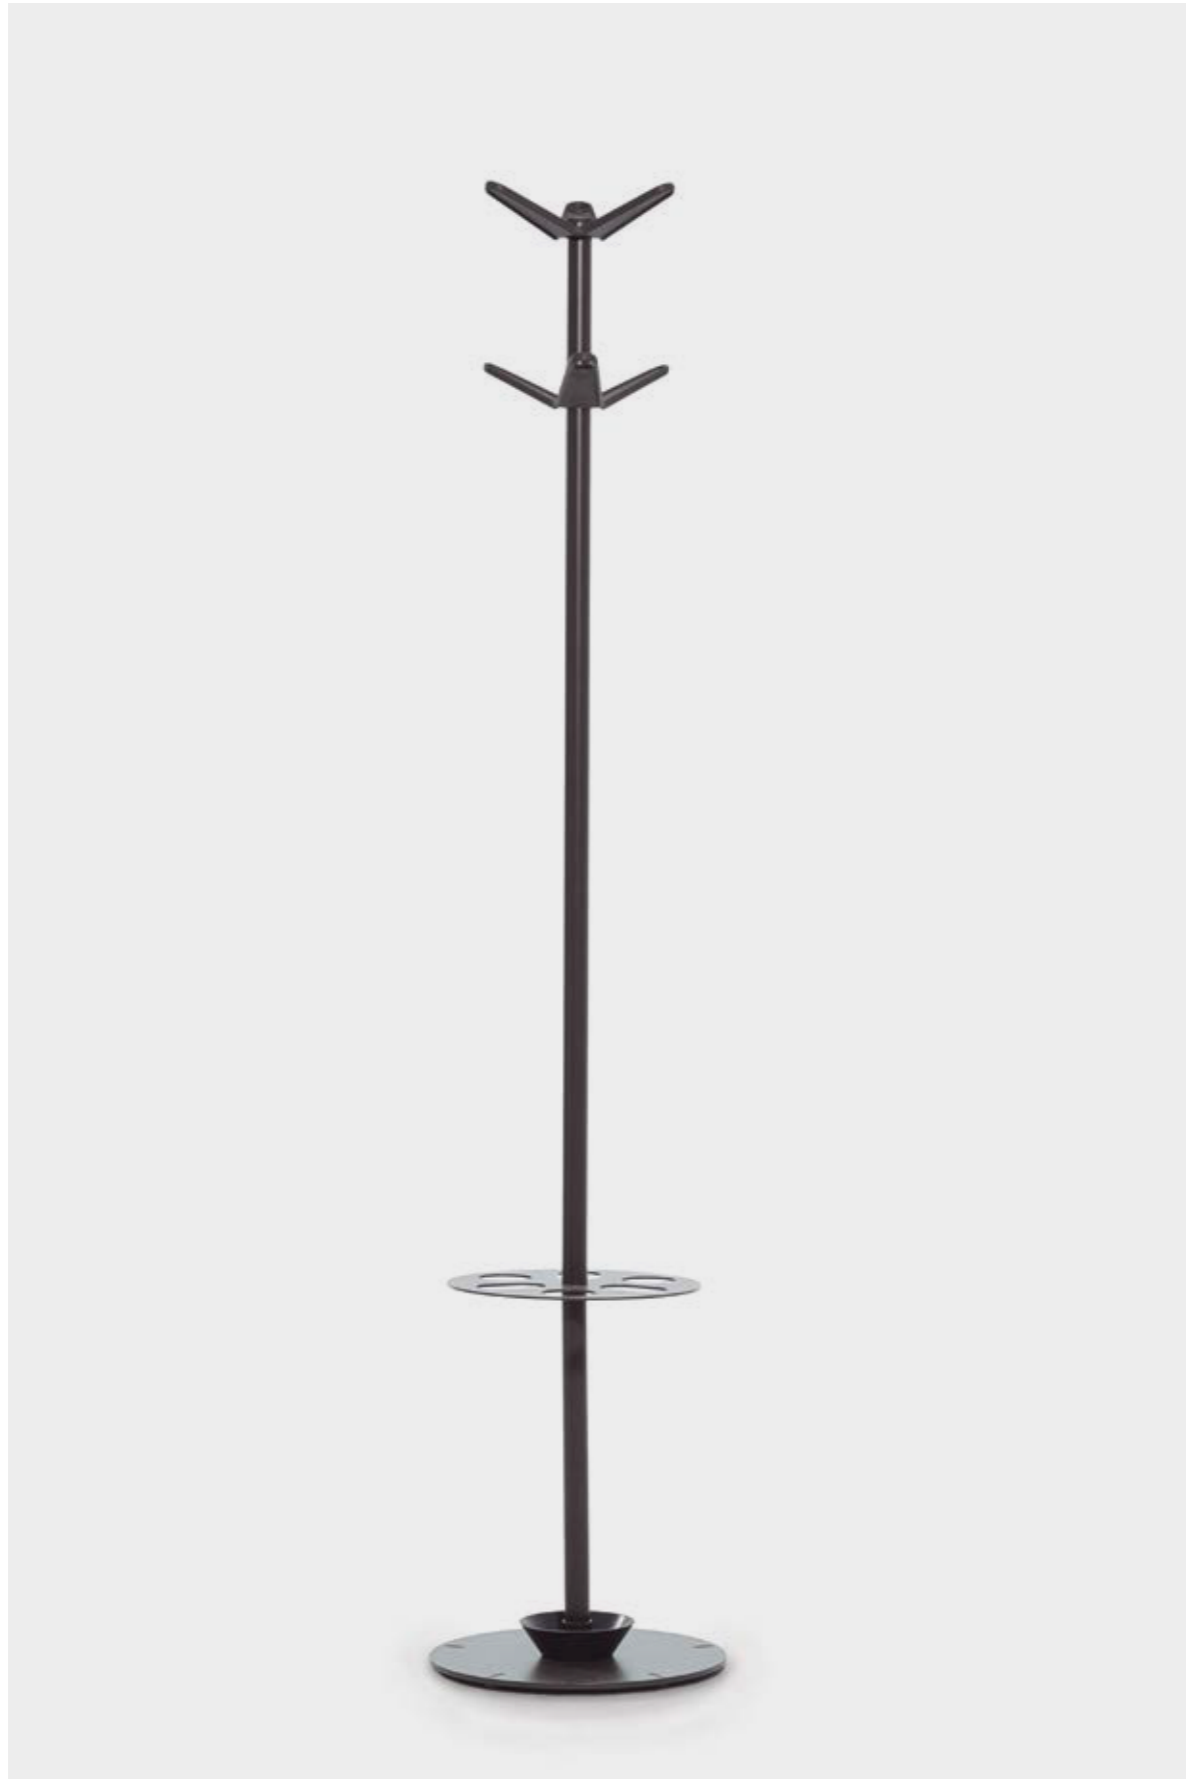

Mobles 114 | Complements