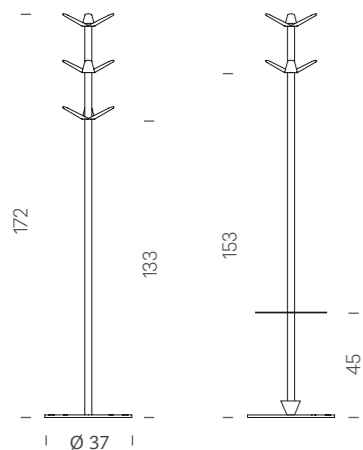

## Wall version

Grey anthracite  
RAL 7022

White  
RAL 9002

Ø 8,5x4 cm

Ø 3,5x4 cm

ENG Bambú is made in three different colours to give a wide variety of spaces an original, contemporary personality. Its simple structure is perfect for decorating offices or receptions as well as for the home. This collection also includes a version of the coat stand with an umbrella stand.